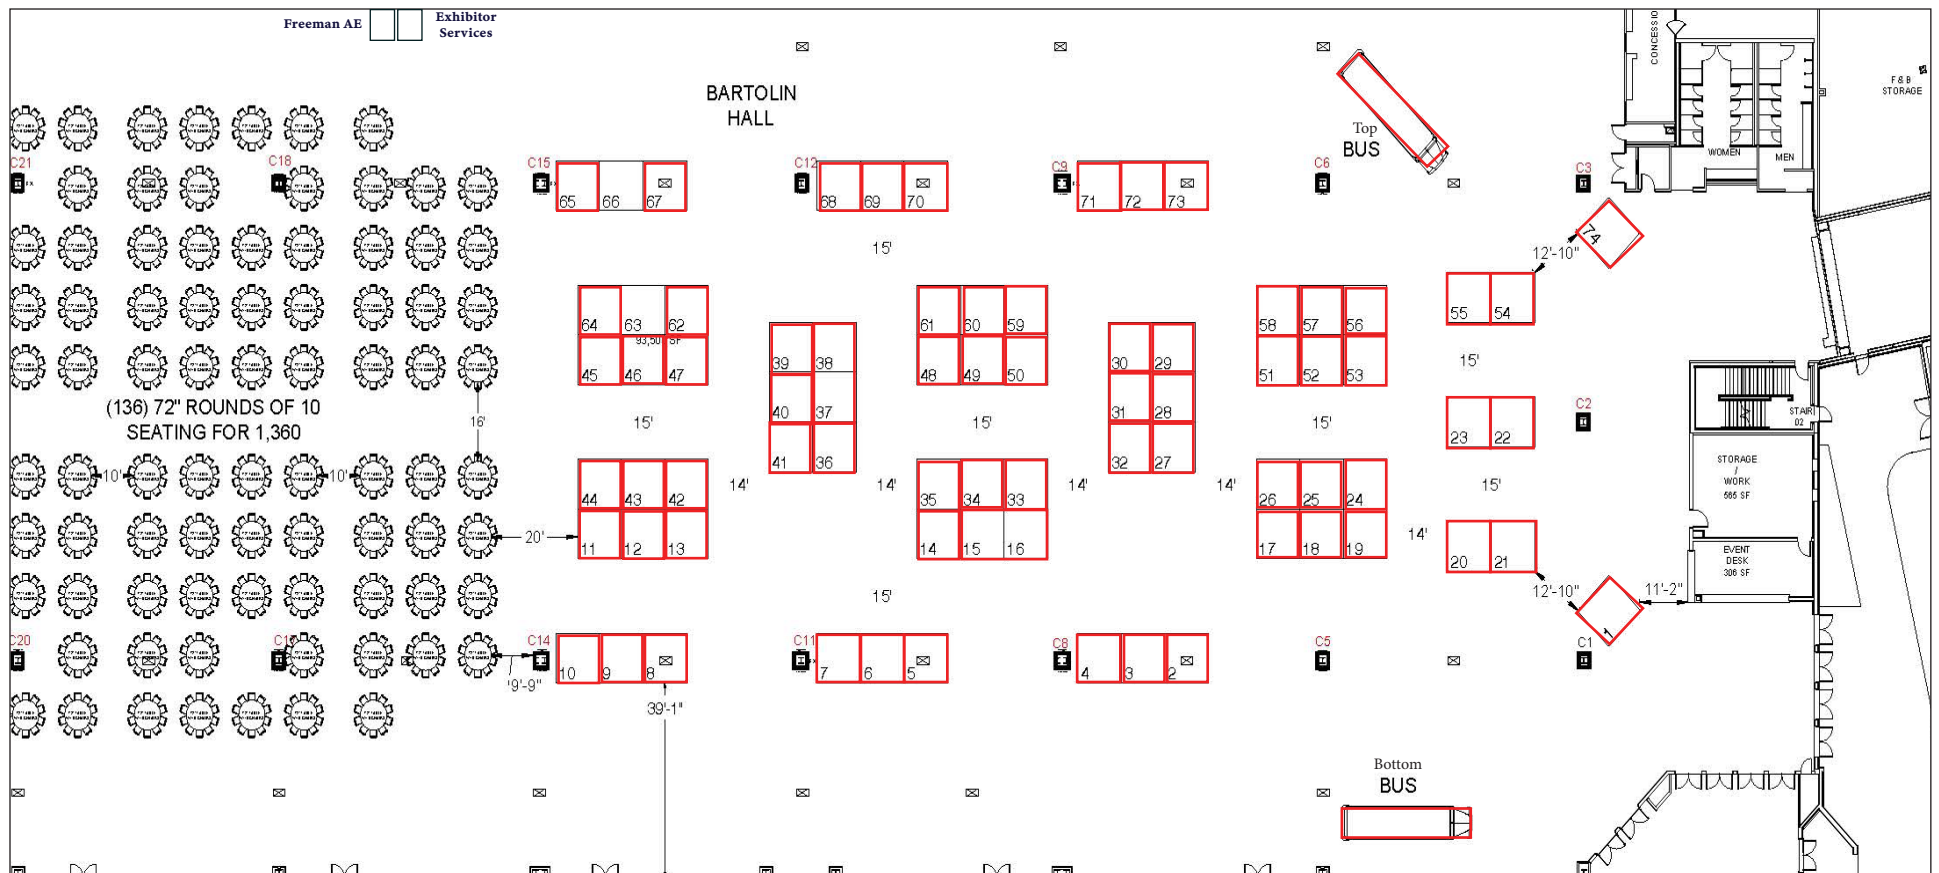

CASB's 84th Annual Convention Exhibitor Floorplan

Front Row Booths:

- zSpace
74. Diligent

Bus Booths:

- Top. SFE
- Bottom. Midwest Bus Sales

Premium Booths:

- Wold
- Compass Group
- PowerSchool
- SSC Services for Education
- Neenan Archistruction
- Sprinturf